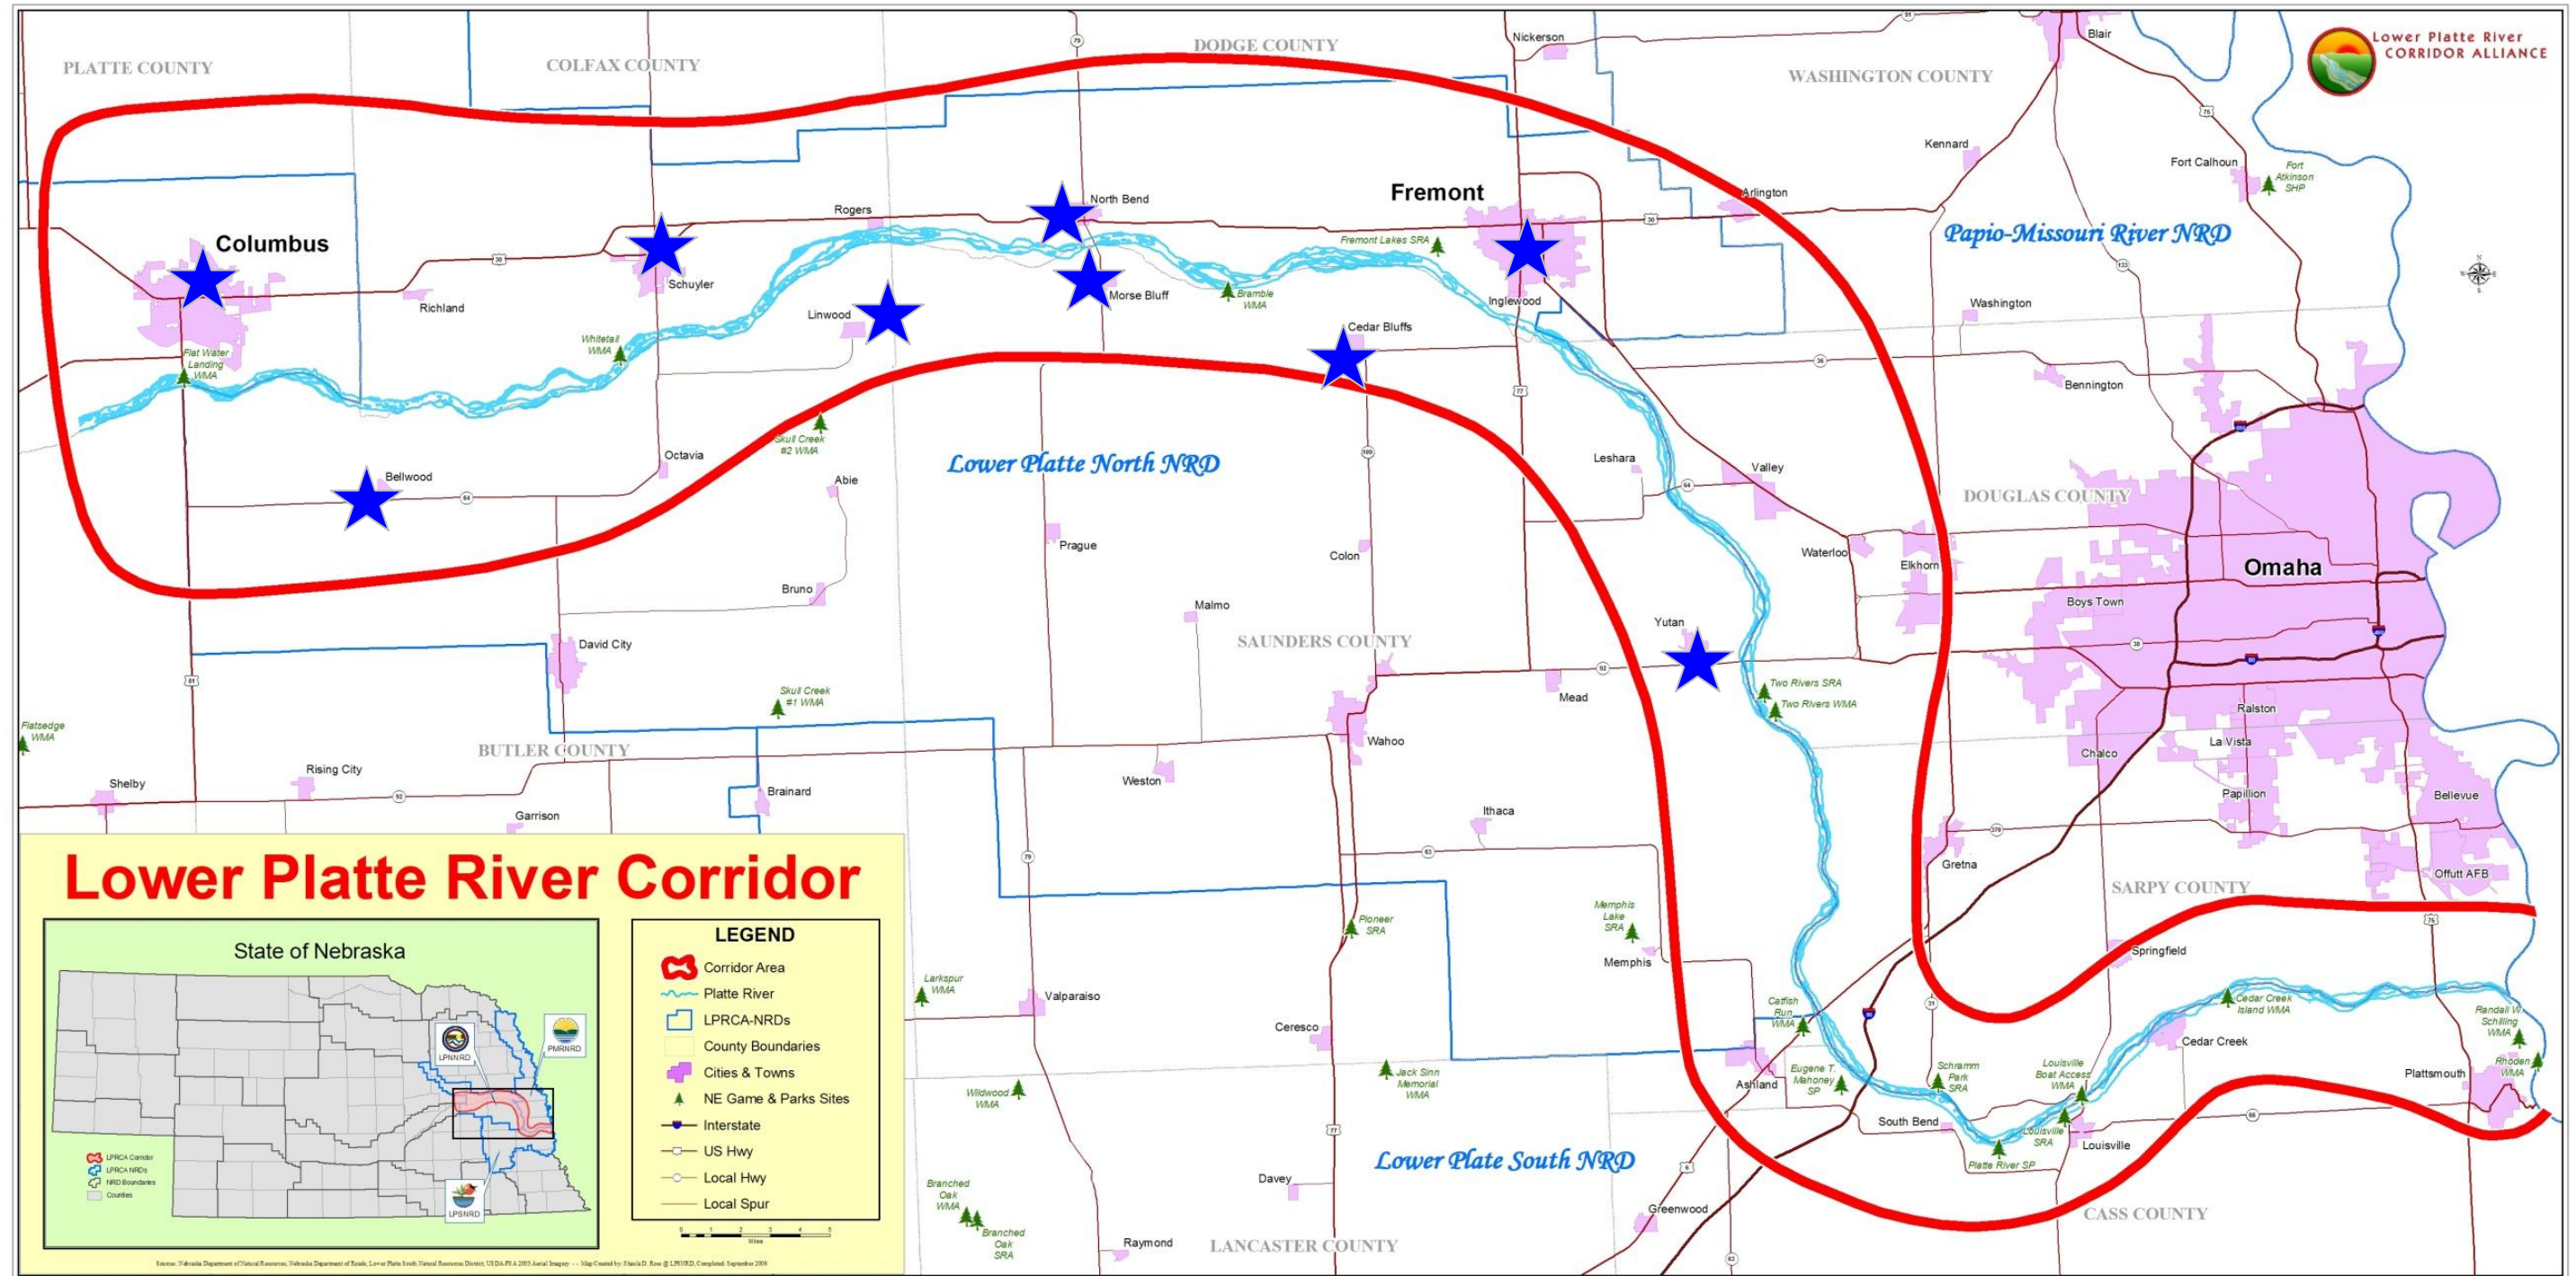

**2008 LPRCA Outreach & Education Programs**  
**Coffee Shop Meeting Locations**

**COFFEE SHOP MEETING LOCATIONS:**  
 Columbus, Bellwood, Schuyler, Linwood, North Bend, Morse Bluff, Cedar Bluffs, Fremont / Inglewood, Valley, Waterloo,  
 Yutan, Gretna, Ashland, Louisville, Springfield, Cedar Creek, and Plattsmouth – TOTAL of 17 locations.